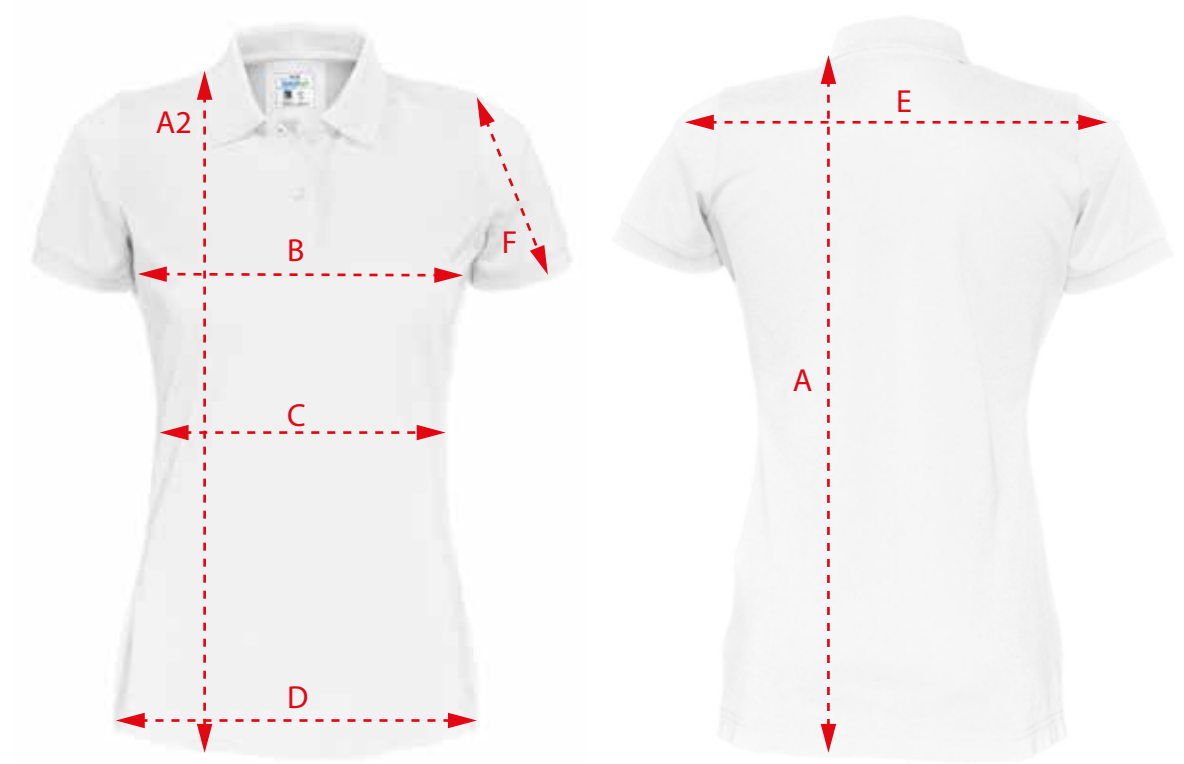

Note: The measurements on this chart shall be adapted on flat garments.

	141006 PIQUE MAN	S	M	L	XL	XXL	3XL	4XL
A	Body length from inner shoulder	70	72	74	76	79	81	83,5
B	½ Chest	50	53	56	59	63	67	71
D	½ Bottom	48	51	54	57	61	65	69
E	Shoulder width	44	46	48	50	52,5	55	57,5
F	Sleeve length	19	20	21	22	23	24	25

Note: The measurements on this chart shall be adapted on flat garments.

	141005 PIQUE LADY	XS/34	S/36	M/38	L/40	XL/42	XXL/44
A2	Body length from inner shoulder - FRONT	60	62	64	66	69	72
A	Body length from inner shoulder - BACK	62	64	66	68	71	74
B	½ Chest	44	46	48	51	55	59
C	½ Waist	40	42	44	47	51	55
D	½ Bottom	45	47	49	52	56	60
E	Shoulder width	36	38	40	42	44,5	47
F	Sleeve length	15,5	16	16,5	17	17,5	18